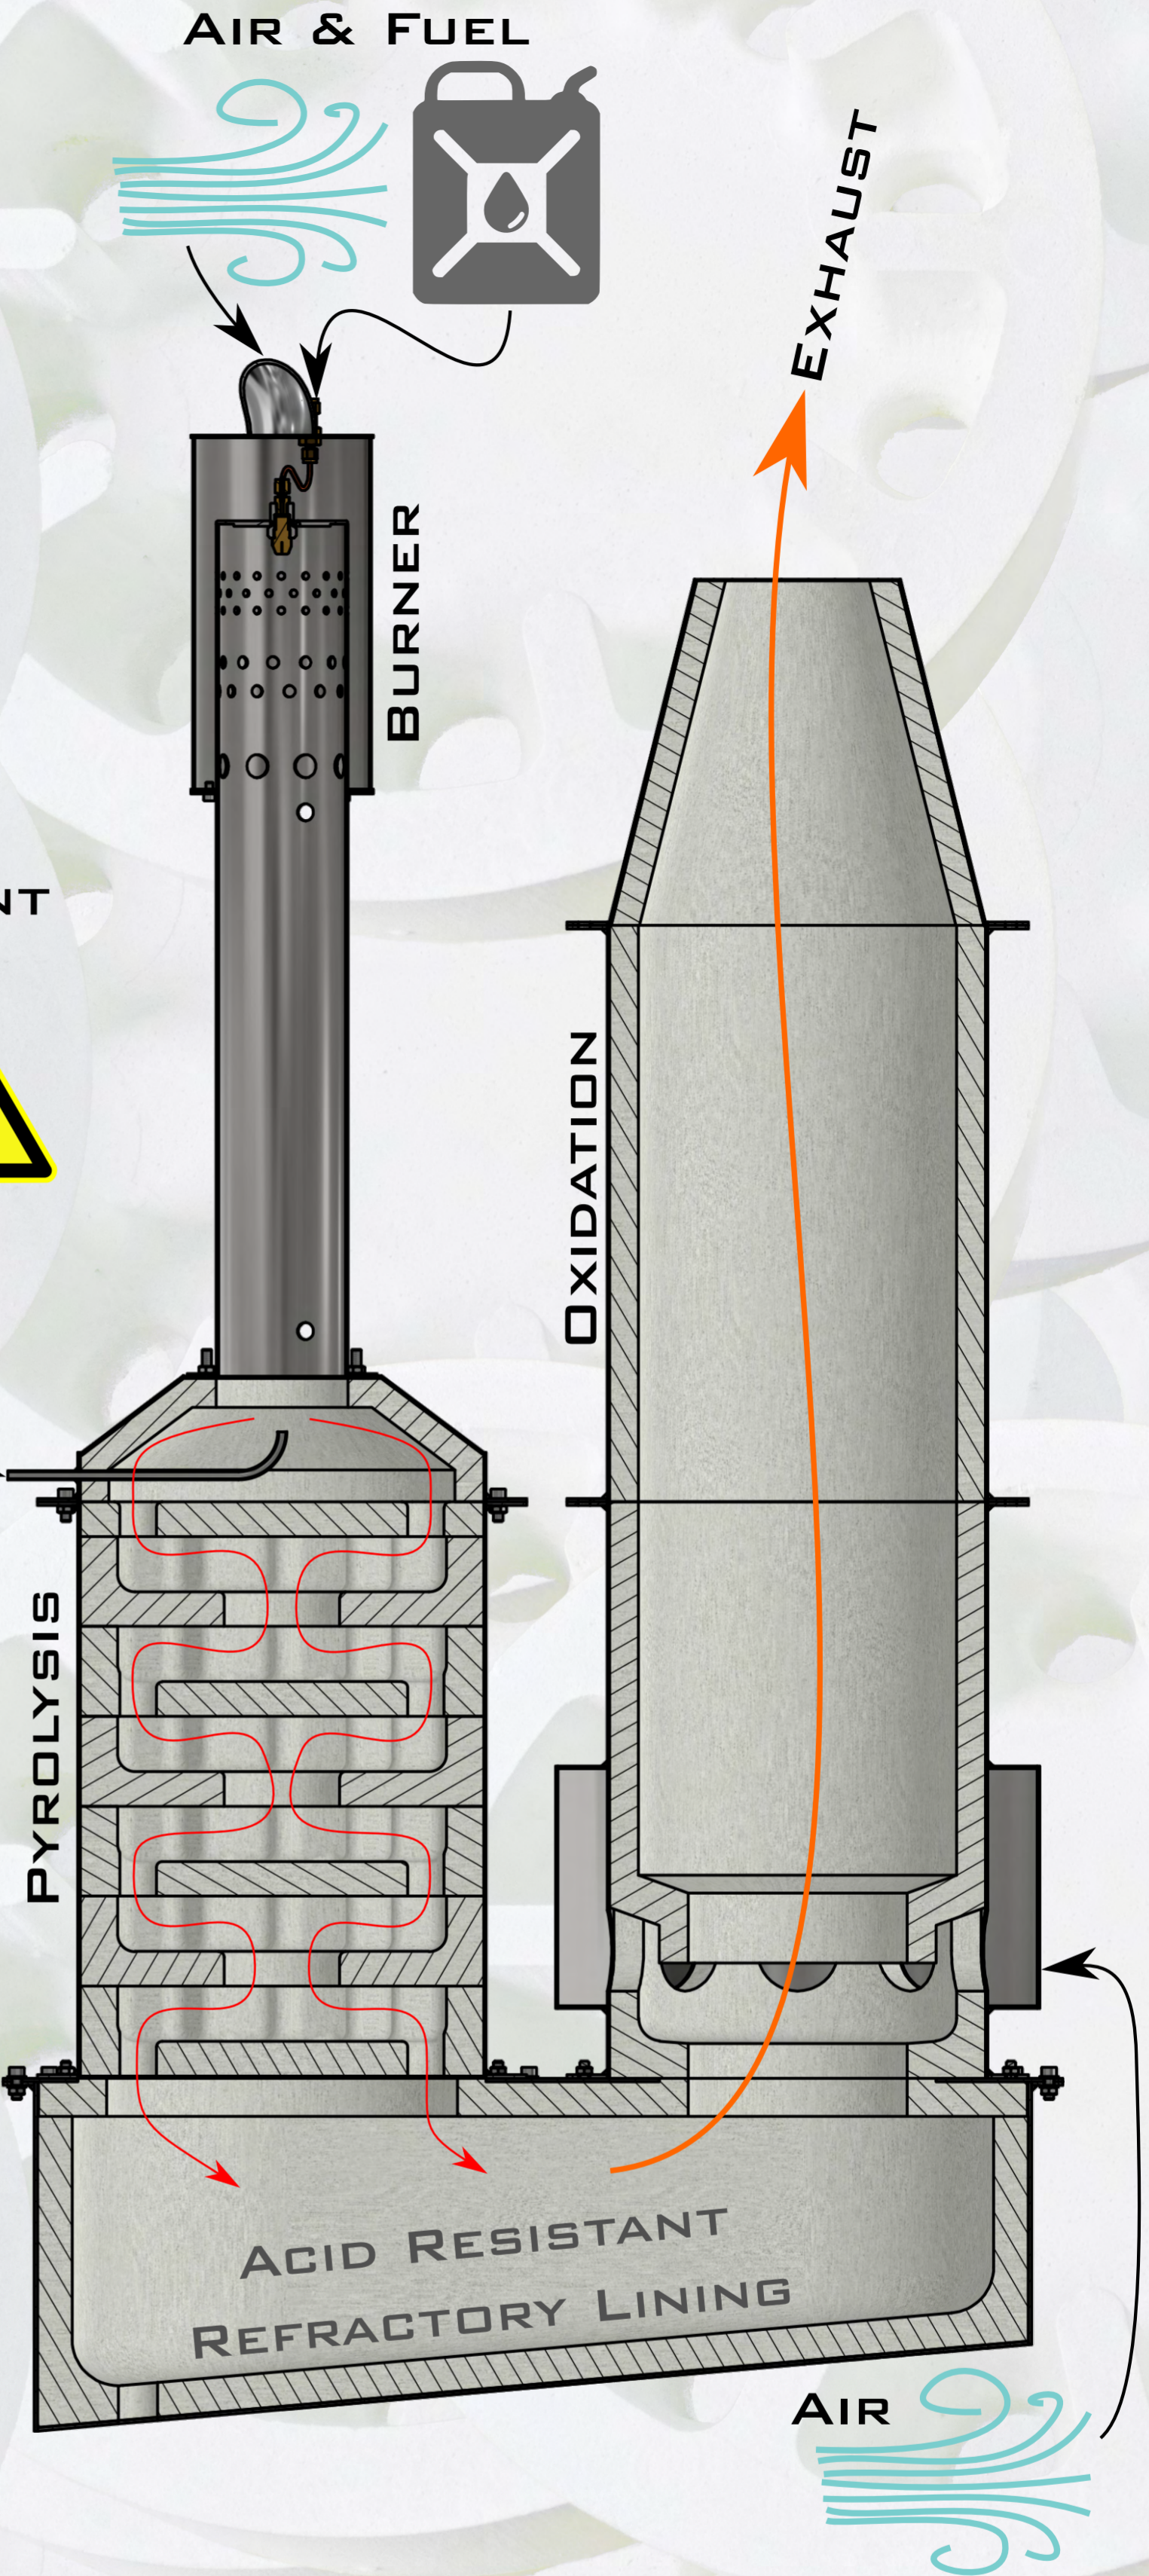

# TOXIC AGENT REMOTELY DEPLOYABLE INCINERATION SYSTEM

TOXIC AGENT

**EVENT HORIZON  
EXPLOSIVE ENGINEERING**

**PRECISION ENERGETICS**

- FITS WITHIN 1/2 463L PALLET
- QUICK AND SIMPLE SETUP