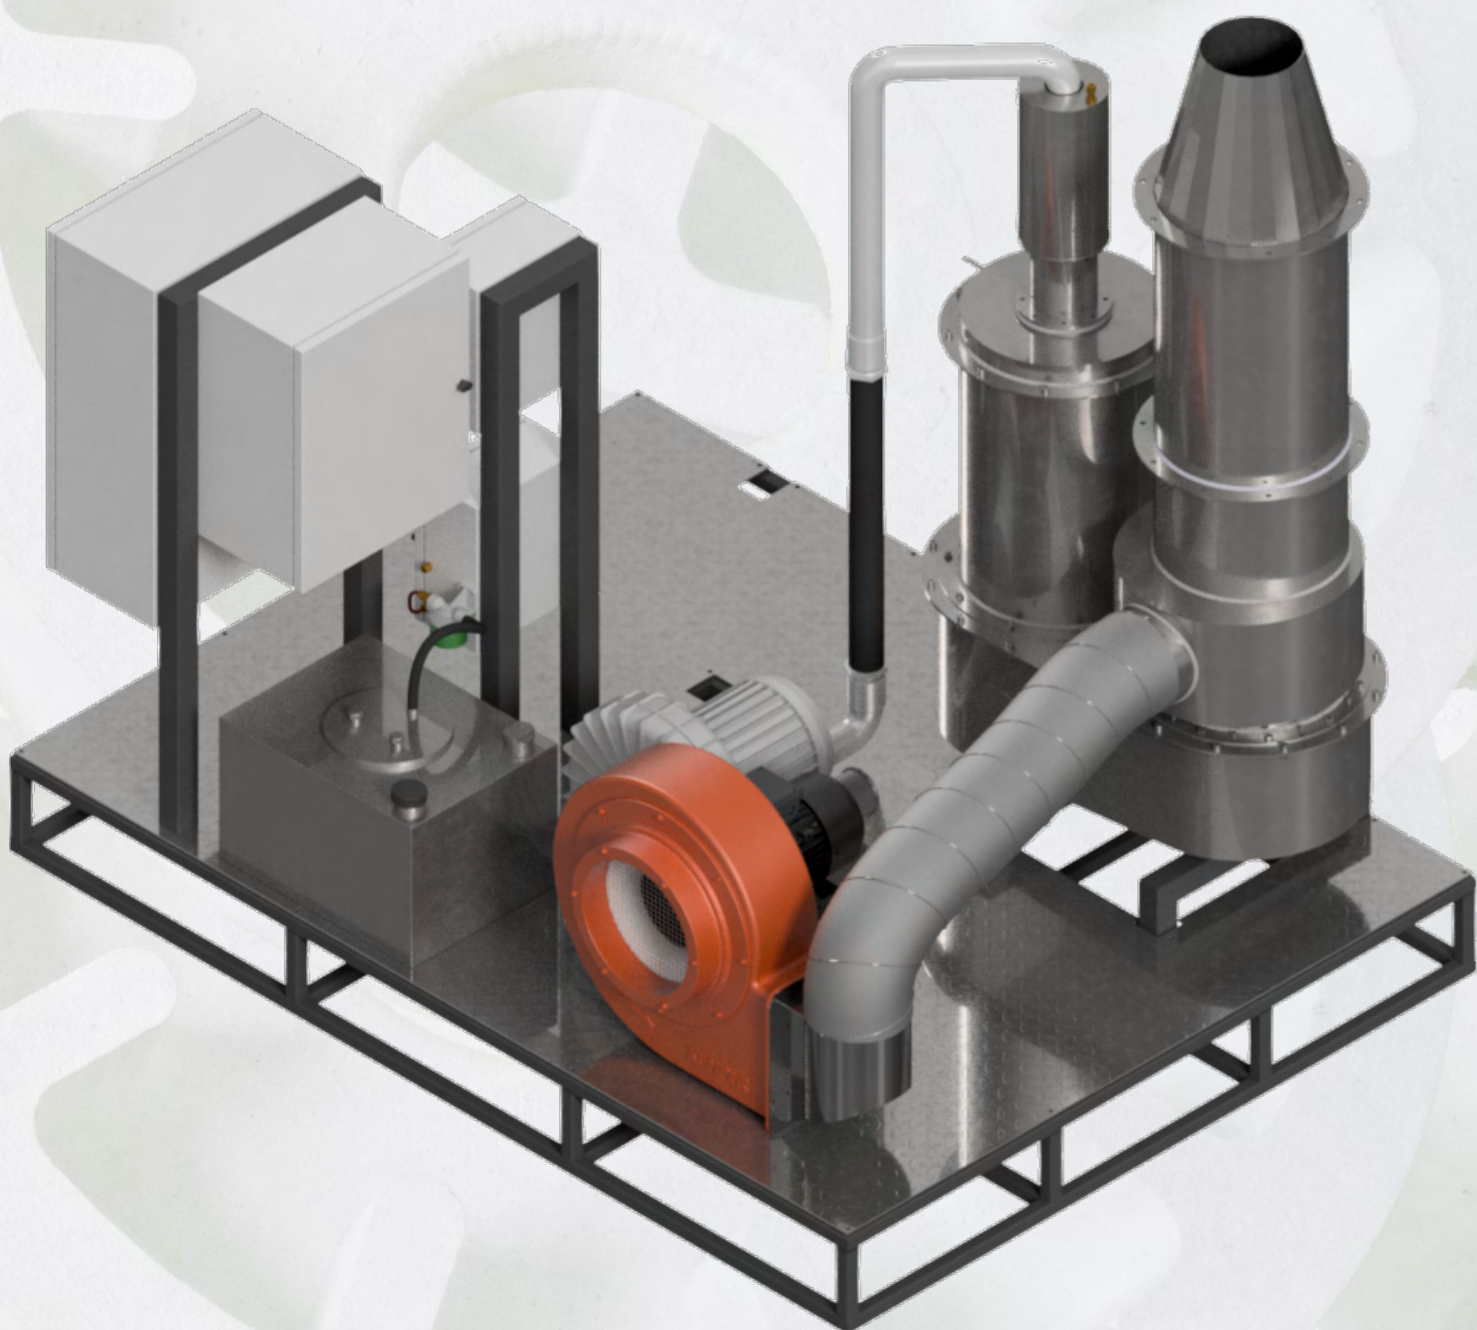

# TOXIC AGENT REMOTELY DEPLOYABLE INCINERATION SYSTEM

TOXIC AGENT

**EVENT HORIZON  
EXPLOSIVE ENGINEERING**

**PRECISION ENERGETICS**

- FITS WITHIN 1/2 463L PALLET
- QUICK AND SIMPLE SETUP