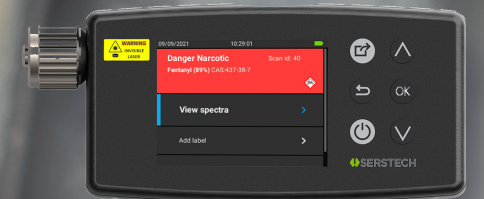

SERSTECH

Simplicity. Speed. Precision.

Chemical threat identification

FOR PURCHASE OR RENTAL

Simplicity redefined

With Serstech Arx in hand, any operative becomes an expert at chemical identification. Quick Scan™ gives an accurate result within seconds with a single press of a button.

Find out in seconds

Serstech Arx has been designed together with police and first responder teams to solve the real problems operatives face in the field. Determine what's in front of you in seconds, without complexity. Narcotics, explosives, TICs and chemical warfare agents.